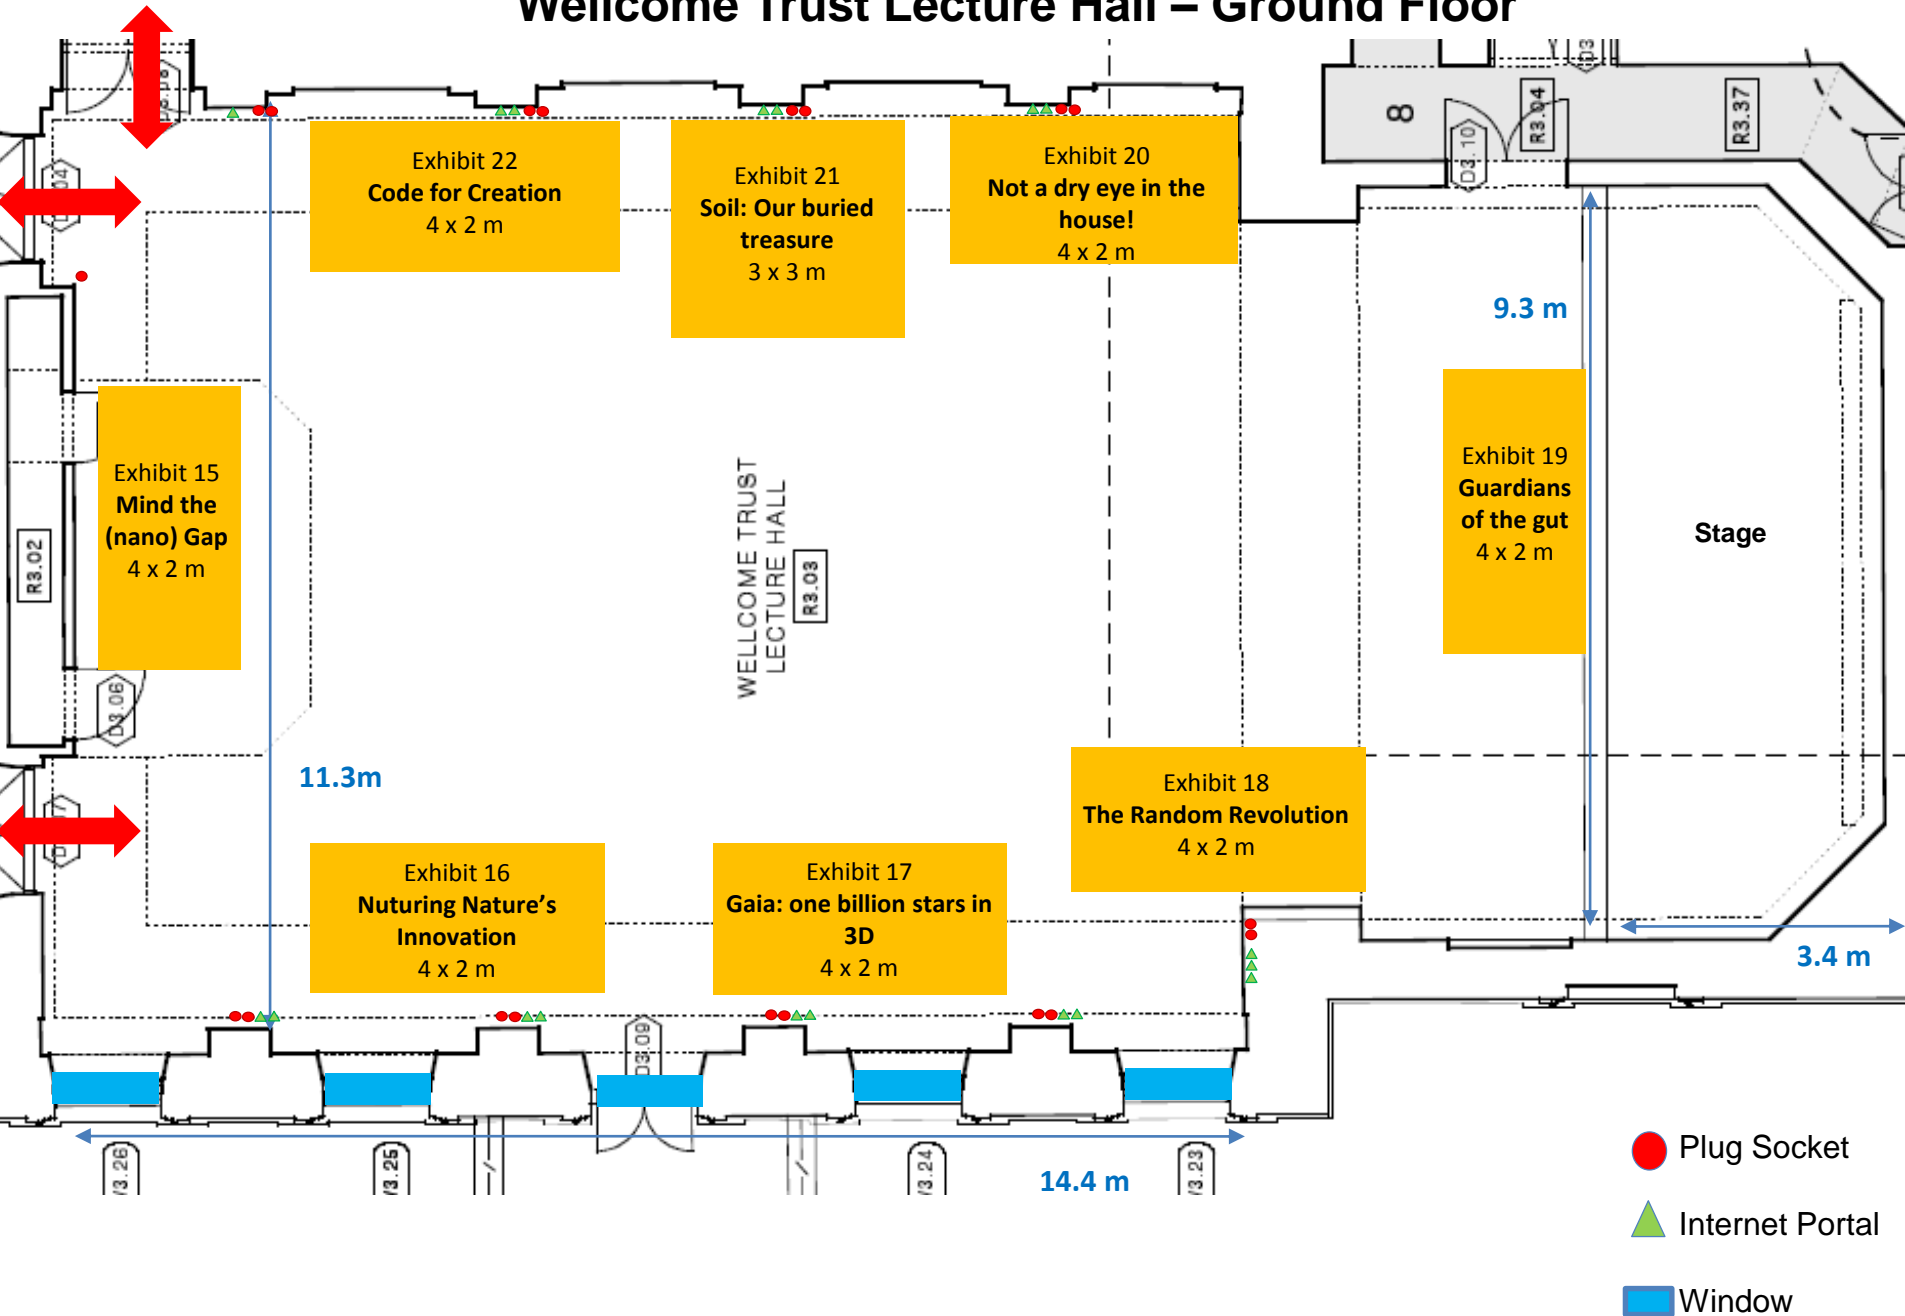

Wellcome Trust Lecture Hall – Ground Floor

City of London Rooms – Ground Floor

- Plug Socket
- ▲ Internet Portal
- Window

Wolfson and Council Rooms - First Floor